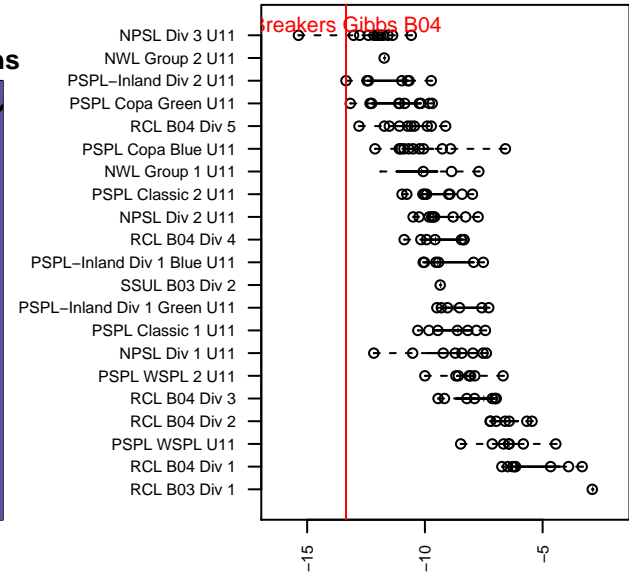

# Breakers Gibbs B04

Breakers SC  
Spokane, WA  
B04 total strength=-85  
attack=0.06 defense=0.04  
fall league = PSPL-Inland Div 2 U11

alt names used:  
IEYSA Breakers B04 Gibbs  
IEYSA Breakers B04 Gibbs

Venues played:  
2015 PSPL-Inland Div 2 U11

**attack and defense variance (black dot)  
relative to other teams  
and top 10 in region**

**attack and defense rating  
relative to others at age  
and all opponents in last 13 months**